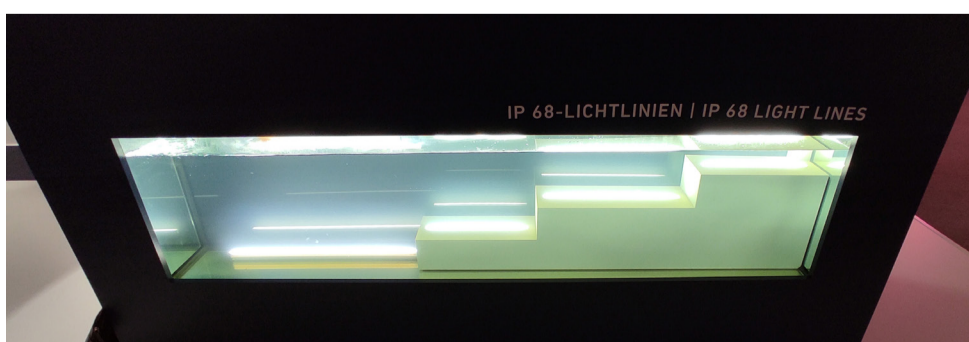

Radium - Gloeilamp uit 1969
Radium - Ampoule de 1969

Barthelme - Flexluc

Barthelme - IP68 light lines

INSTALLATIE INSTALLATION

Hot topic by
HUPPERTZ
since 1922

PIXEL UP, high-end Inox buitenpost van ELVOX.